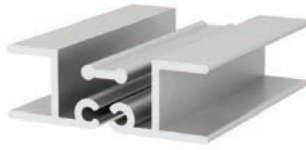

1002 B - Baza Dönüş / Base Curve