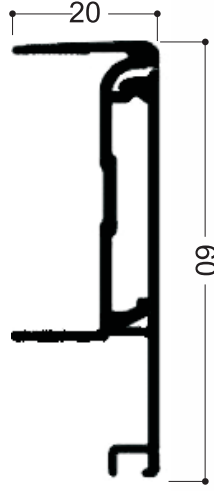

## 1001 - Tezgah Önü / Counter Front

Tezgah Köşe Dönüş (A)  
Counter corner curve

Tezgah İç Dönüş (A)  
Counter inner corner curve (A)

## 1006 - Tezgah Önü / Counter Front

Tezgah İç Dönüş (B)  
Counter inner curve (B)

Tezgah Köşe Dönüş (B)  
Counter corner curve (B)

# Alüminyum Baza Profilleri

Aluminium Base Profiles

1007 - Tezgah Önü / Counter Front

Tezgah Köşe Dönüş (C)  
Counter corner curve (C)

Tezgah İç Dönüş (C)  
Counter inner curve (C)

1003 Tezgah Kapama

Counter Cover

1002 B - Baza Dönüş / Base Curve

Baza Dönüş Fitolü

Base curve gasket